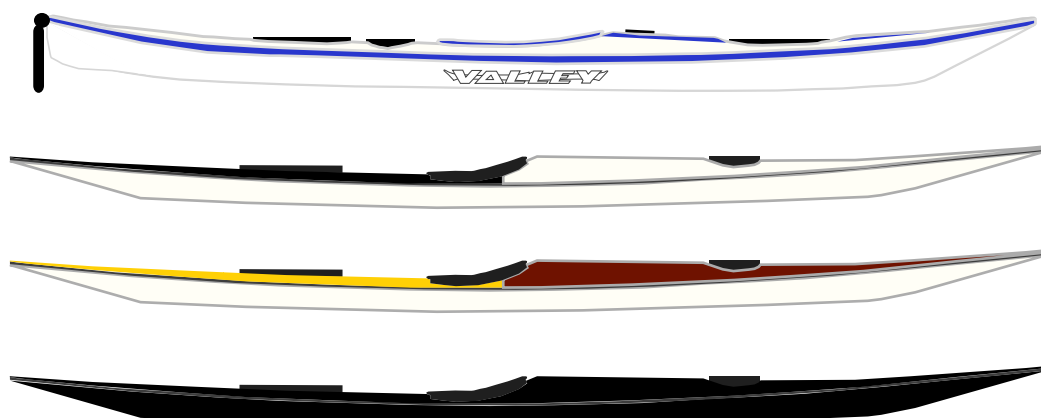

Zegul Kayaks:

Zegul 530
Blue/Blue/Black

Zegul 550
Green/White/Black

Zegul 550 (with rudder)
Yellow/Black/Black

Zegul 550
Red/White/Black

Zegul 550
Blue/Blue/Black

Tahe Kayaks:

Wind 585
White/Blue/White

Greenland
White/Black/White

Greenland
Gold/Maroon/White

Greenland
Black

Trak Folding Kayaks:

T-1600
Dark Khaki/Black/White

T-1600
Yellow/Black/White

Valley Composites:

Aquanaut
Lt Grey/Traffic Yellow/White

Nordkapp LV
Lt Grey/Red/White

Nordkapp LV
Red/White/Golden Yellow

Nordkapp LV
Traffic Yellow/Black/White

Avocet
Traffic Yellow/Black/White

Avocet LV
Golden Yellow/Black/White

North Shore Atlantic Composites:

Atlantic II
White/Black/White